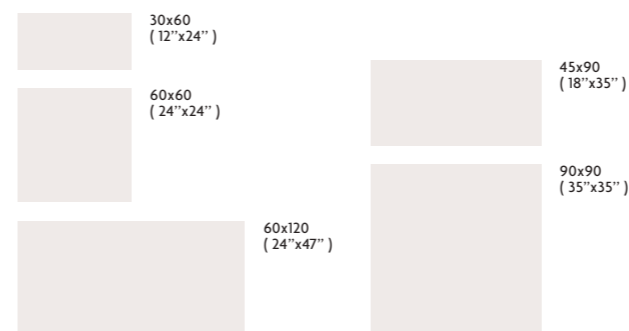

RECT · ANTISLIP RECT

16
Até 16 desenhos
Up to 16 designs
Jusqu'à 16 dessins
Hasta 16 diseños